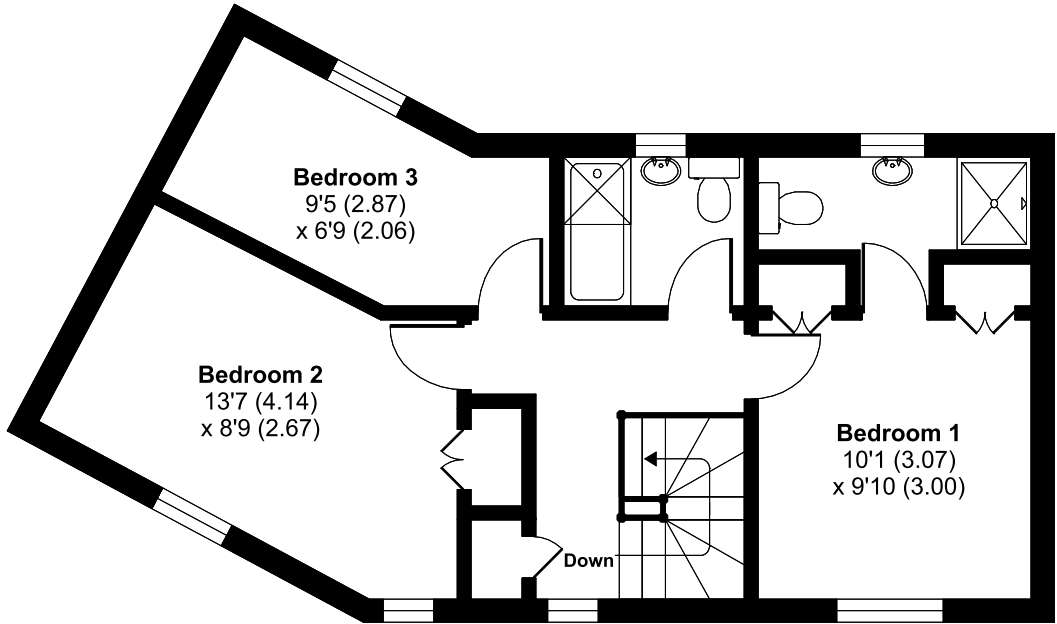

# Ulysses Road, Swindon, SN25

Approximate Area = 1058 sq ft / 98.3 sq m

For identification only - Not to scale

GROUND FLOOR

FIRST FLOOR