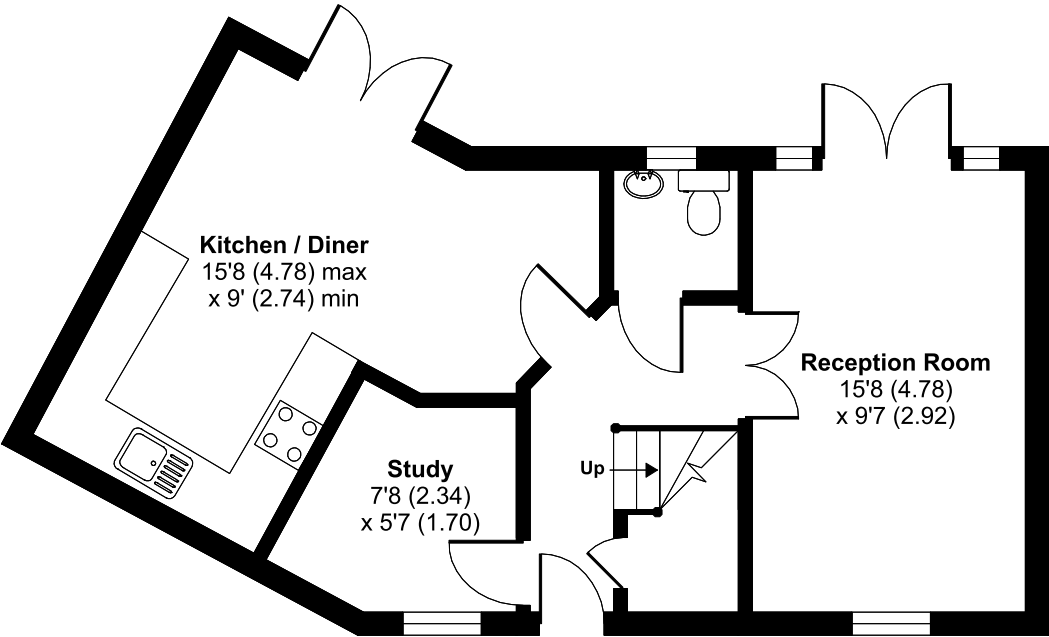

# Ulysses Road, Swindon, SN25

Approximate Area = 1058 sq ft / 98.3 sq m

For identification only - Not to scale

GROUND FLOOR

FIRST FLOOR